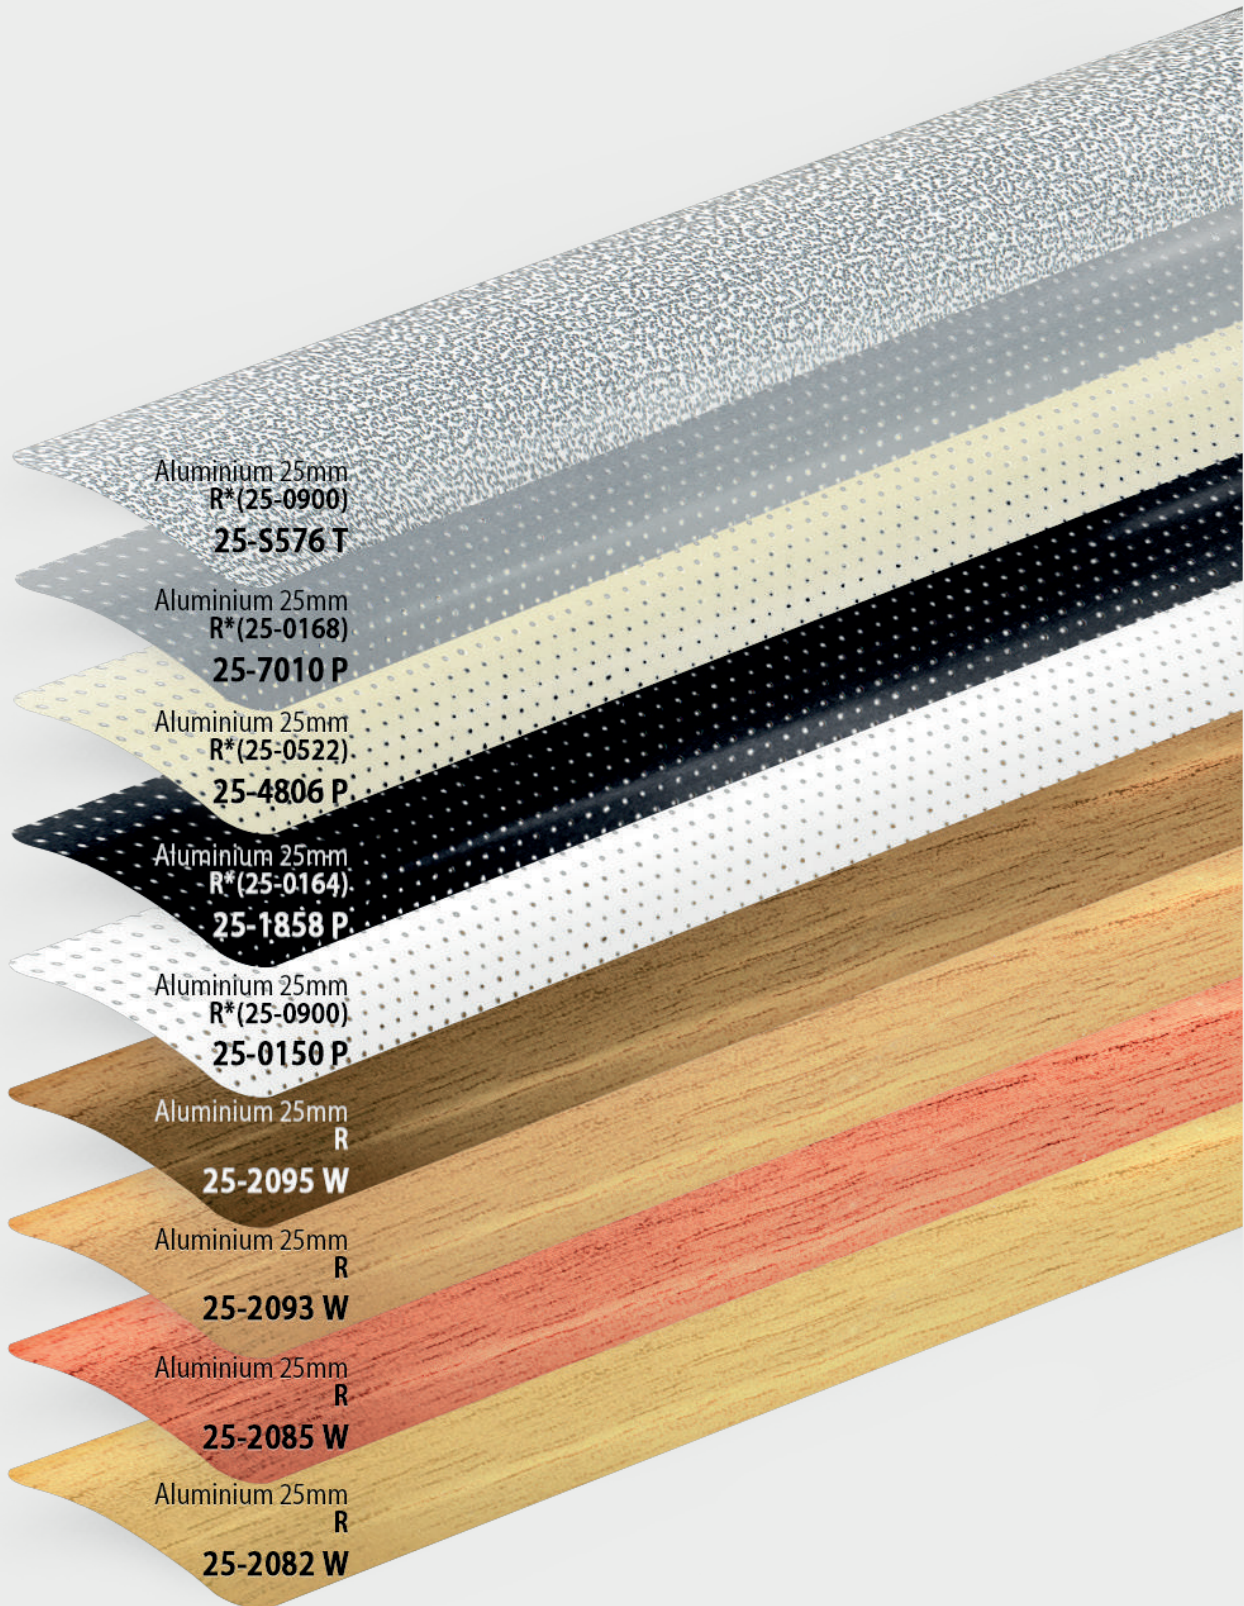

Aluminium 25mm
R*(25-0168)
25-7346 B

Aluminium 25mm
R*(25-0168)
25-7344 B

Aluminium 25mm
R*(25-2005)
25-7325 B

Aluminium 25mm
R
25-210/211

Aluminium 25mm
R*(25-0900)
25-8065

Aluminium 25mm
R
25-6603

Aluminium 25mm
R*(25-0168)
25-4417

Aluminium 25mm
R
25-0522

Aluminium 25mm
R
25-0518

Aluminium 25mm
R
25-0517

Aluminium 25mm
R
25-0511

Aluminium 25mm
R*(WT/BK)
25-0739

Aluminium 25mm
R
25-0490

Aluminium 25mm
R
25-0475

Aluminium 25mm
R*(25-0168)
25-0423

Aluminium 25mm
R
25-0281

Aluminium 25mm
R
25-0212

Aluminium 25mm
R
25-0211

Aluminium 25mm
R
25-0210

Aluminium 25mm
R
25-0205

Aluminium 25mm
R
25-0199

DUO COLOR

Aluminium 25mm
R
25-0195