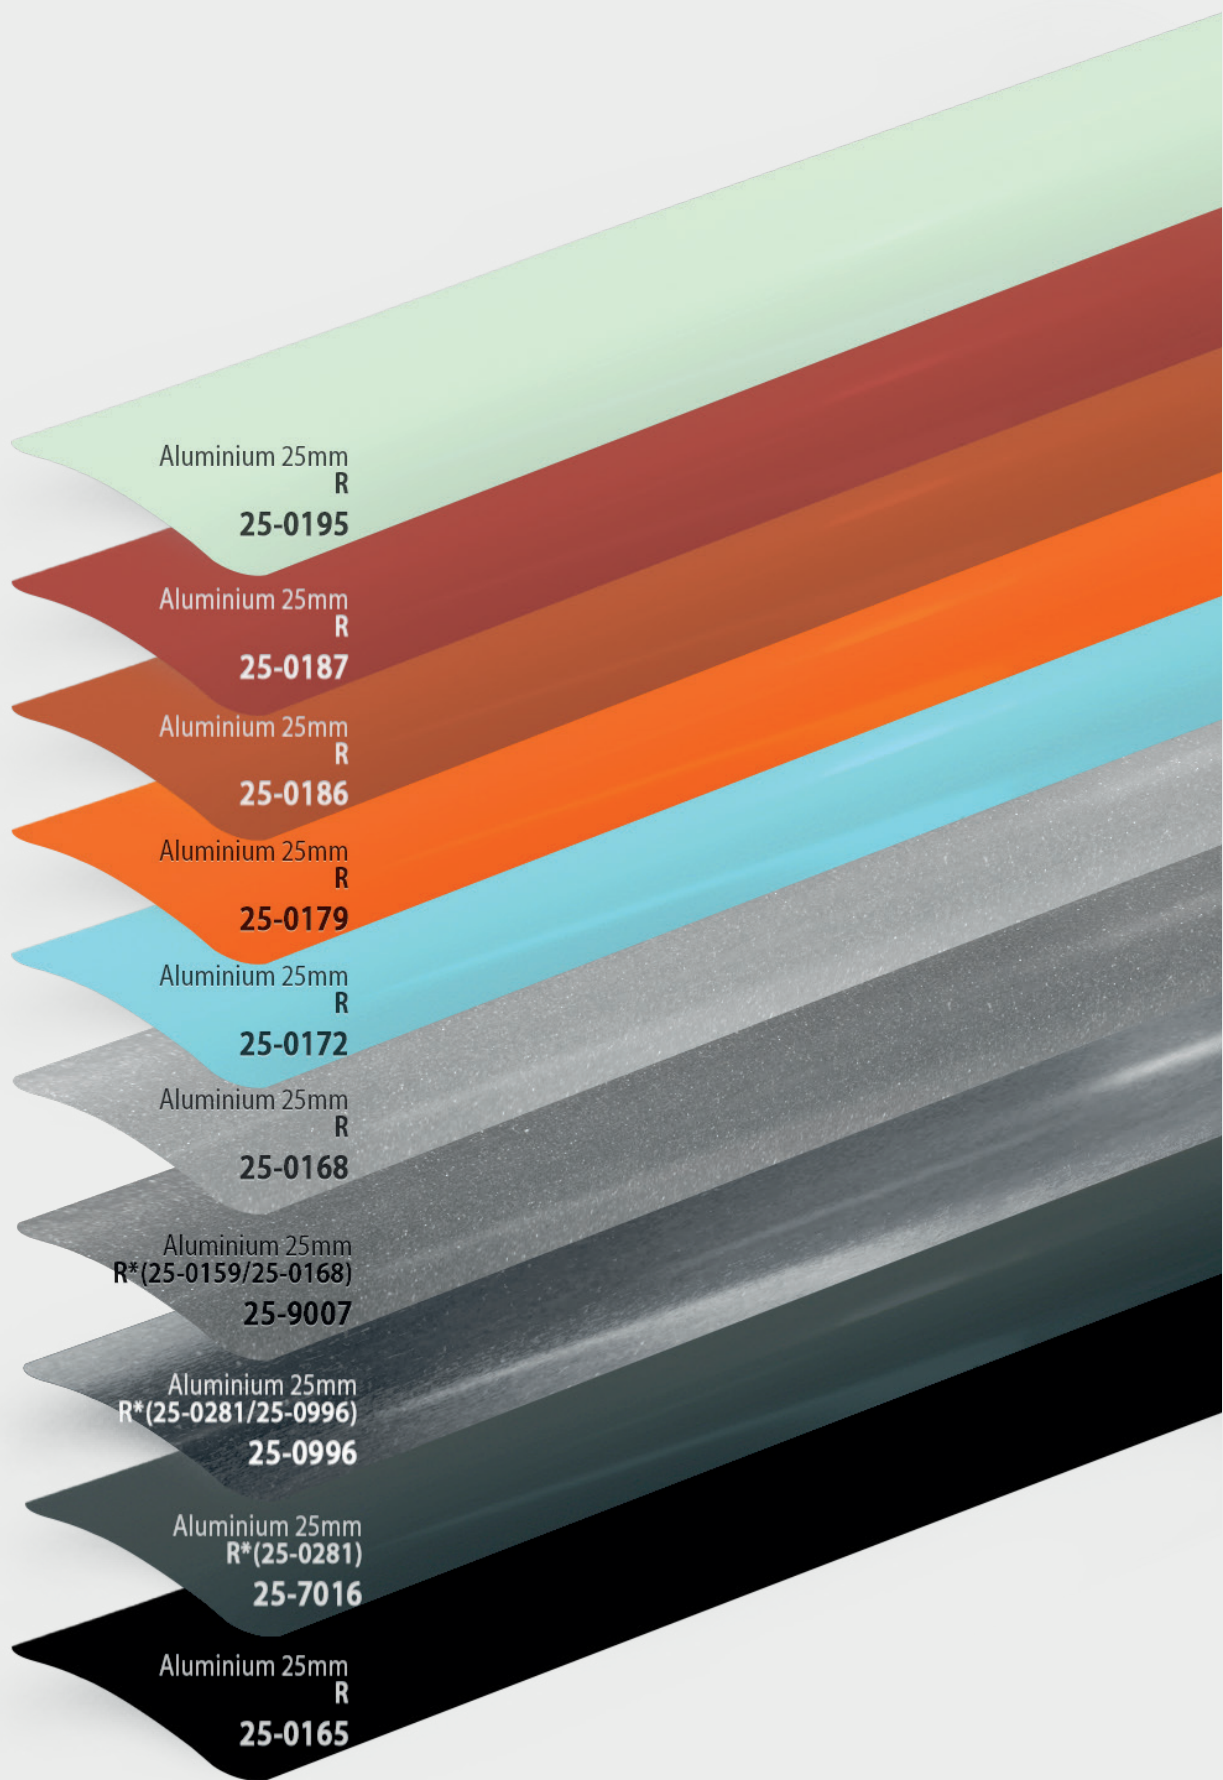

Aluminium 25mm
R
25-0281

Aluminium 25mm
R
25-0212

Aluminium 25mm
R
25-0211

Aluminium 25mm
R
25-0210

Aluminium 25mm
R
25-0205

Aluminium 25mm
R
25-0199

DUO COLOR

Aluminium 25mm
R
25-0195

Aluminium 25mm
R
25-0187

Aluminium 25mm
R
25-0186

Aluminium 25mm
R
25-0179

Aluminium 25mm
R
25-0172

Aluminium 25mm
R
25-0168

Aluminium 25mm
R*(25-0159/25-0168)
25-9007

Aluminium 25mm
R*(25-0281/25-0996)
25-0996

Aluminium 25mm
R*(25-0281)
25-7016

Aluminium 25mm
R
25-0165

Aluminium 25mm
R
25-0164

Aluminium 25mm
R
25-0159

Aluminium 25mm
R
25-0115

Aluminium 25mm
R
25-0043

Aluminium 25mm
R
25-0003

Aluminium 25mm
R*(25-0900)
25-V9001

Aluminium 25mm
R*(25-0538)
25-V8104

Aluminium 25mm
R*(25-0511)
25-V8004

Aluminium 25mm
R*(25-0159)
25-V8005

Aluminium 25mm
R*(25-0281)
25-V8006

Aluminium 25mm
R*(25-0281)
25-V8008

Aluminium 25mm
R*(25-0164)
25-V8003