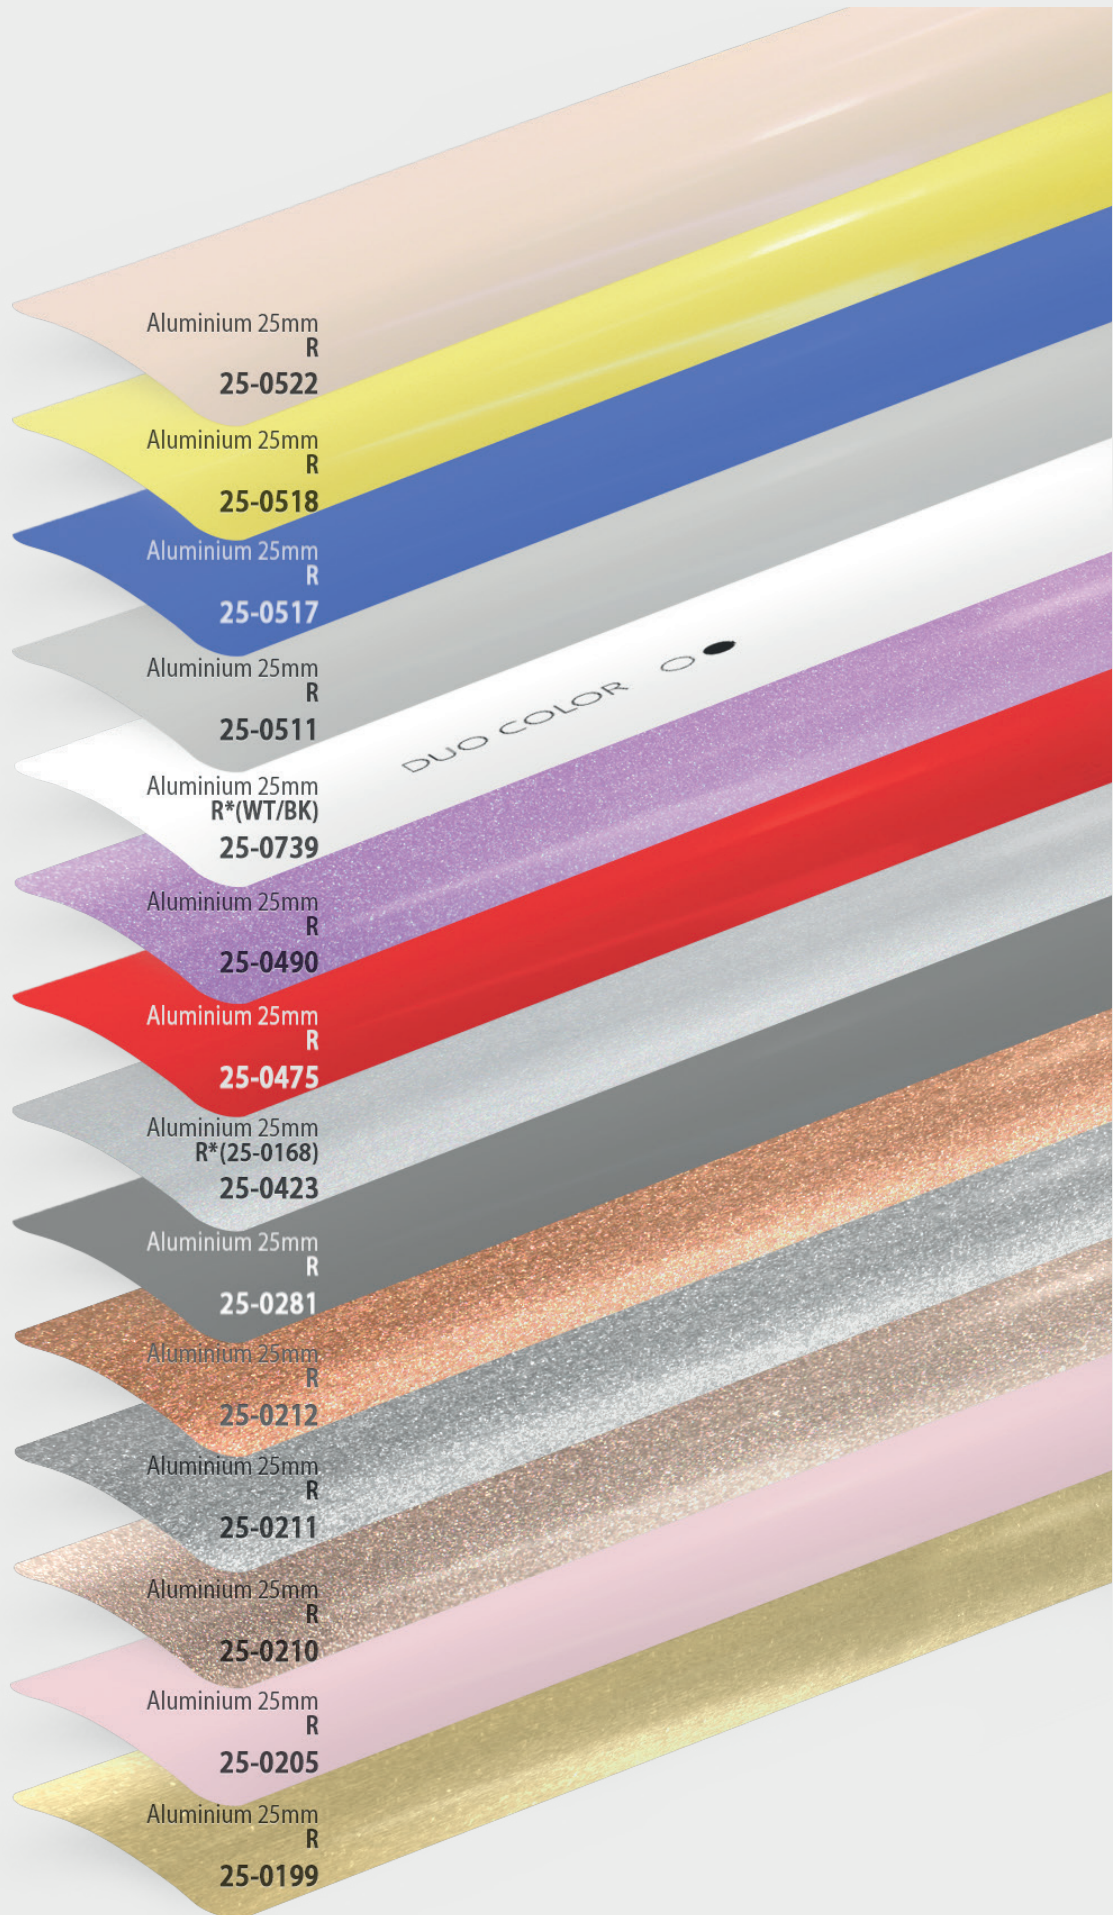

Aluminium 25mm
R*(25-0168)
25-7346 B

Aluminium 25mm
R*(25-0168)
25-7344 B

Aluminium 25mm
R*(25-2005)
25-7325 B

Aluminium 25mm
R
25-210/211

Aluminium 25mm
R*(25-0900)
25-8065

Aluminium 25mm
R
25-6603

Aluminium 25mm
R*(25-0168)
25-4417

Aluminium 25mm
R
25-0522

Aluminium 25mm
R
25-0518

Aluminium 25mm
R
25-0517

Aluminium 25mm
R
25-0511

Aluminium 25mm
R*(WT/BK)
25-0739

Aluminium 25mm
R
25-0490

Aluminium 25mm
R
25-0475

Aluminium 25mm
R*(25-0168)
25-0423

Aluminium 25mm
R
25-0281

Aluminium 25mm
R
25-0212

Aluminium 25mm
R
25-0211

Aluminium 25mm
R
25-0210

Aluminium 25mm
R
25-0205

Aluminium 25mm
R
25-0199

DUO COLOR

Aluminium 25mm
R
25-0195

Aluminium 25mm
R*(25-0538)
25-V8104

Aluminium 25mm
R*(25-0511)
25-V8004

Aluminium 25mm
R*(25-0159)
25-V8005

Aluminium 25mm
R*(25-0281)
25-V8006

Aluminium 25mm
R*(25-0281)
25-V8008

Aluminium 25mm
R*(25-0164)
25-V8003