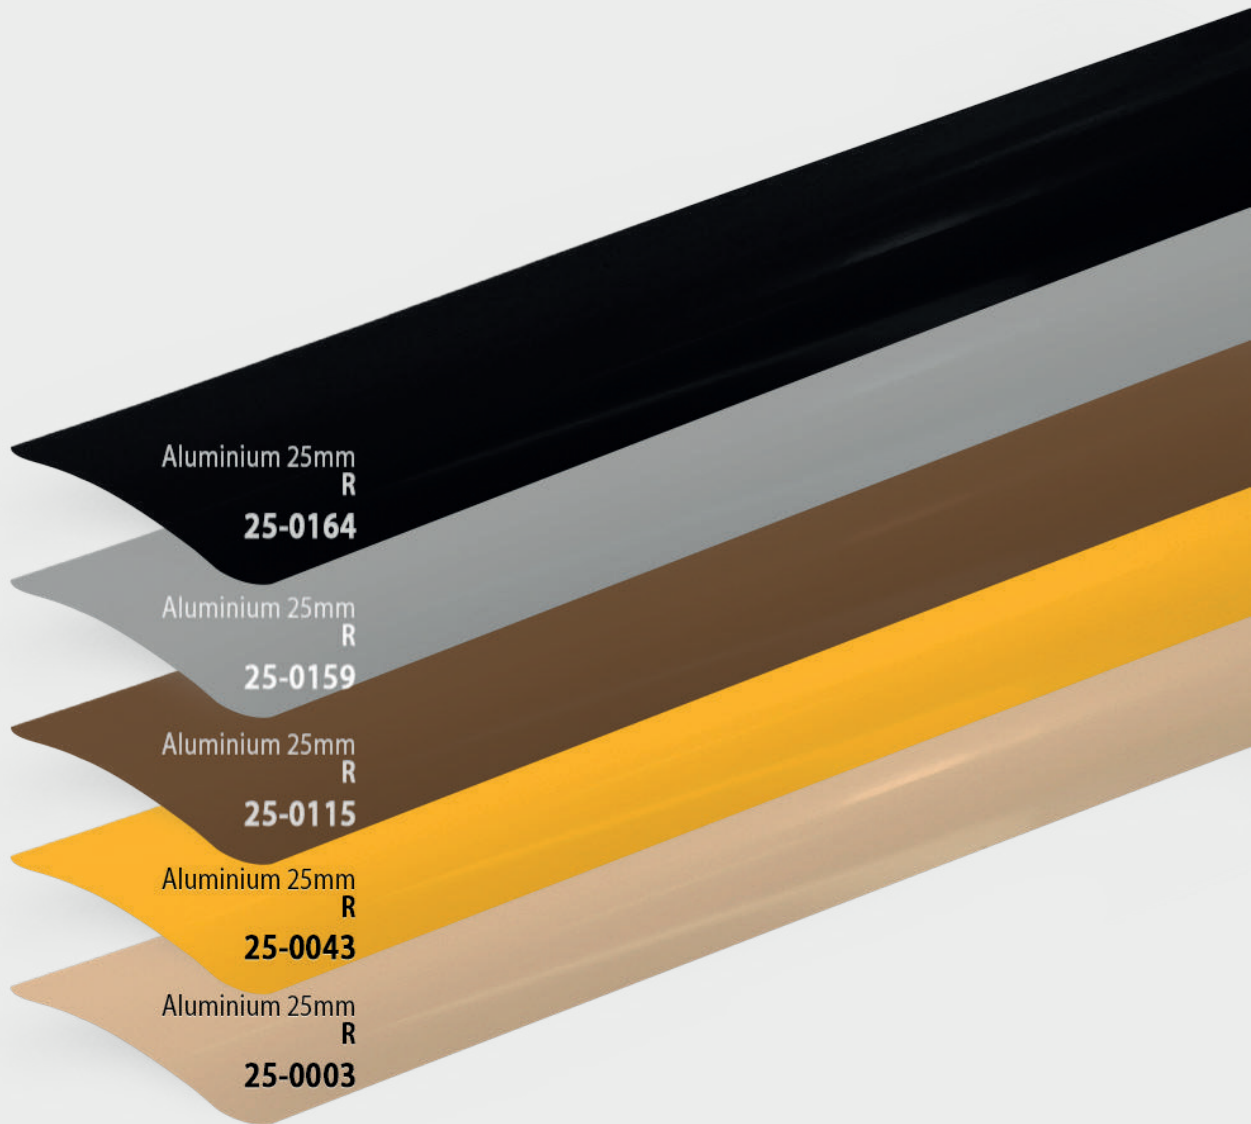

Aluminium 25mm
R
25-0281

Aluminium 25mm
R
25-0212

Aluminium 25mm
R
25-0211

Aluminium 25mm
R
25-0210

Aluminium 25mm
R
25-0205

Aluminium 25mm
R
25-0199

DUO COLOR

Aluminium 25mm
R
25-0195

Aluminium 25mm
R
25-0187

Aluminium 25mm
R
25-0186

Aluminium 25mm
R
25-0179

Aluminium 25mm
R
25-0172

Aluminium 25mm
R
25-0168

Aluminium 25mm
R*(25-0159/25-0168)
25-9007

Aluminium 25mm
R*(25-0281/25-0996)
25-0996

Aluminium 25mm
R*(25-0281)
25-7016

Aluminium 25mm
R
25-0165

Aluminium 25mm
R
25-0164

Aluminium 25mm
R
25-0159

Aluminium 25mm
R
25-0115

Aluminium 25mm
R
25-0043

Aluminium 25mm
R
25-0003

Aluminium 25mm
R*(25-0900)
25-V9001