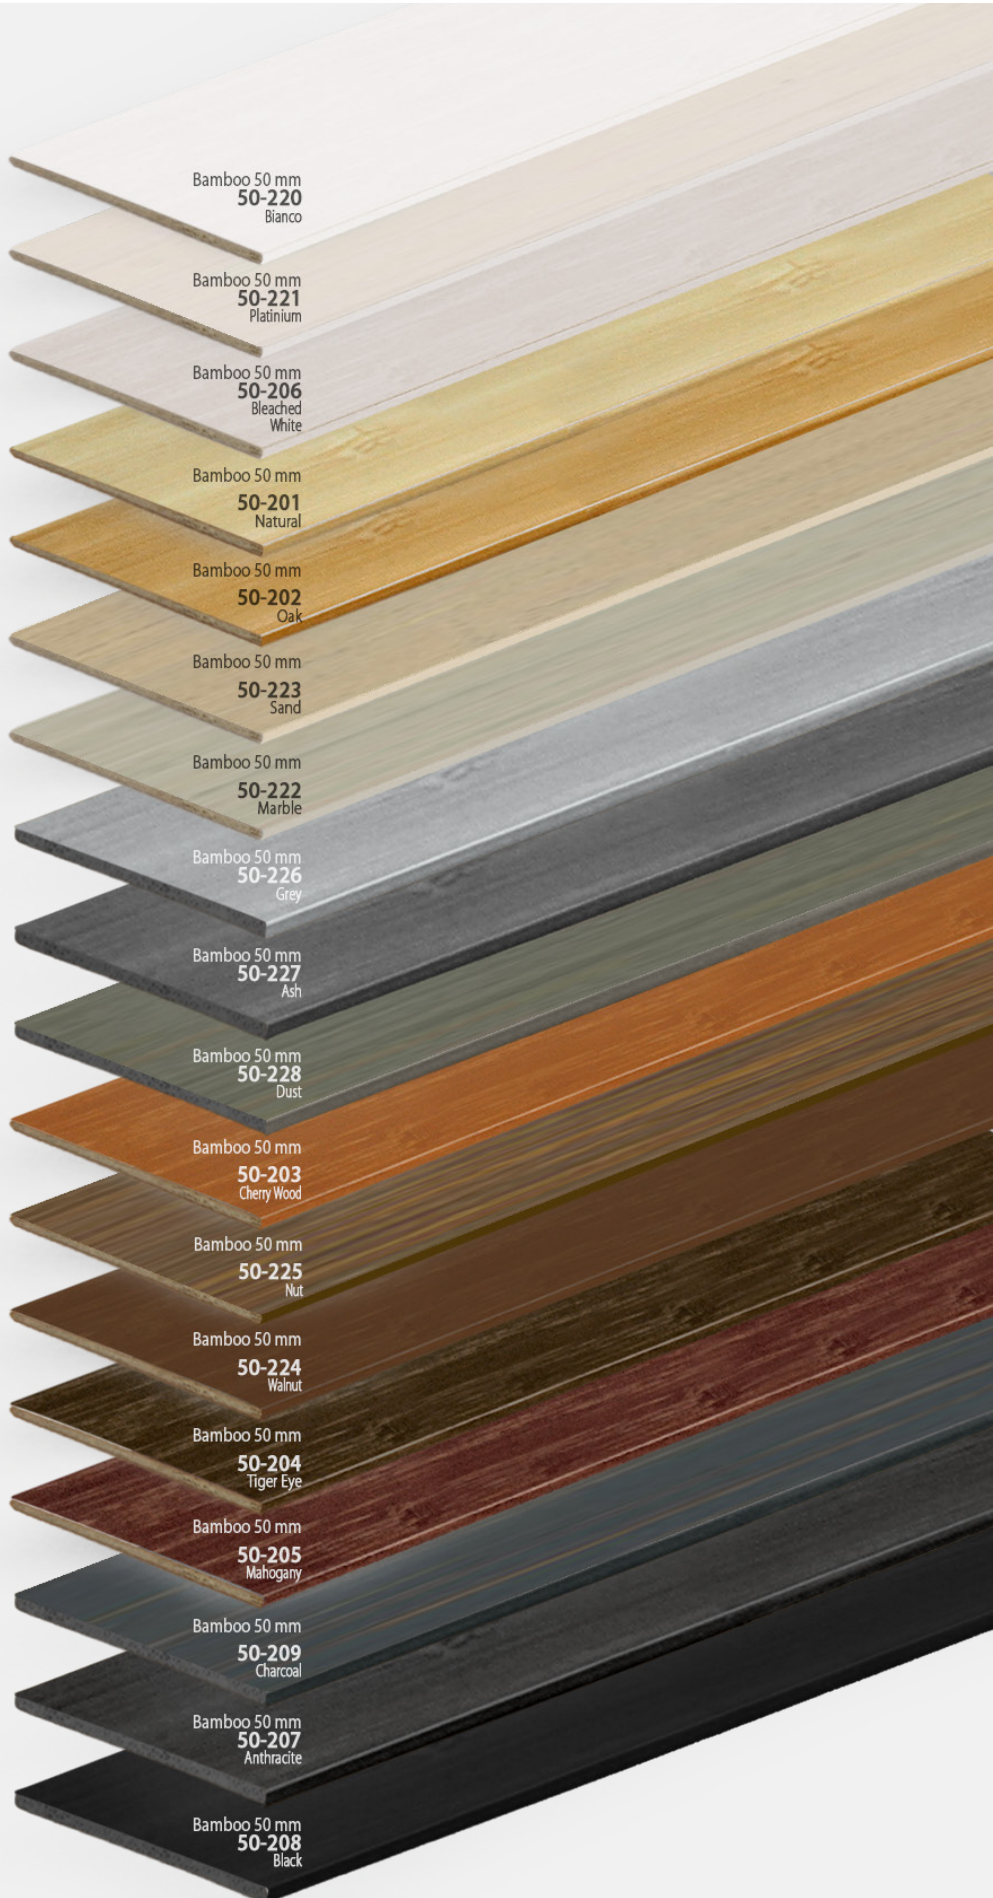

Wood/Bamboo 50mm

Abachi Africa 50mm

Abachi Africa 50 mm
50-301
Polar

Abachi Africa 50 mm
50-302
Dove

Abachi Africa 50 mm
50-305
Camel

Abachi Africa 50 mm
50-306
Coyote

Abachi Africa 50 mm
50-308
Grizzly

Classic Wood 50mm

Simple Wood 50mm

Simple Wood 50mm
5020
White

Simple Wood 50mm
5081
Pearl

Simple Wood 50mm
5085
Croissant

Simple Wood 50mm
5083
Sand

Simple Wood 50mm
5086
Limestone

Simple Wood 50mm
5087
Cloud

Simple Wood 50mm
5089
Charcoal

Simple Wood 50mm
5021
Black

Faux Wood 50mm