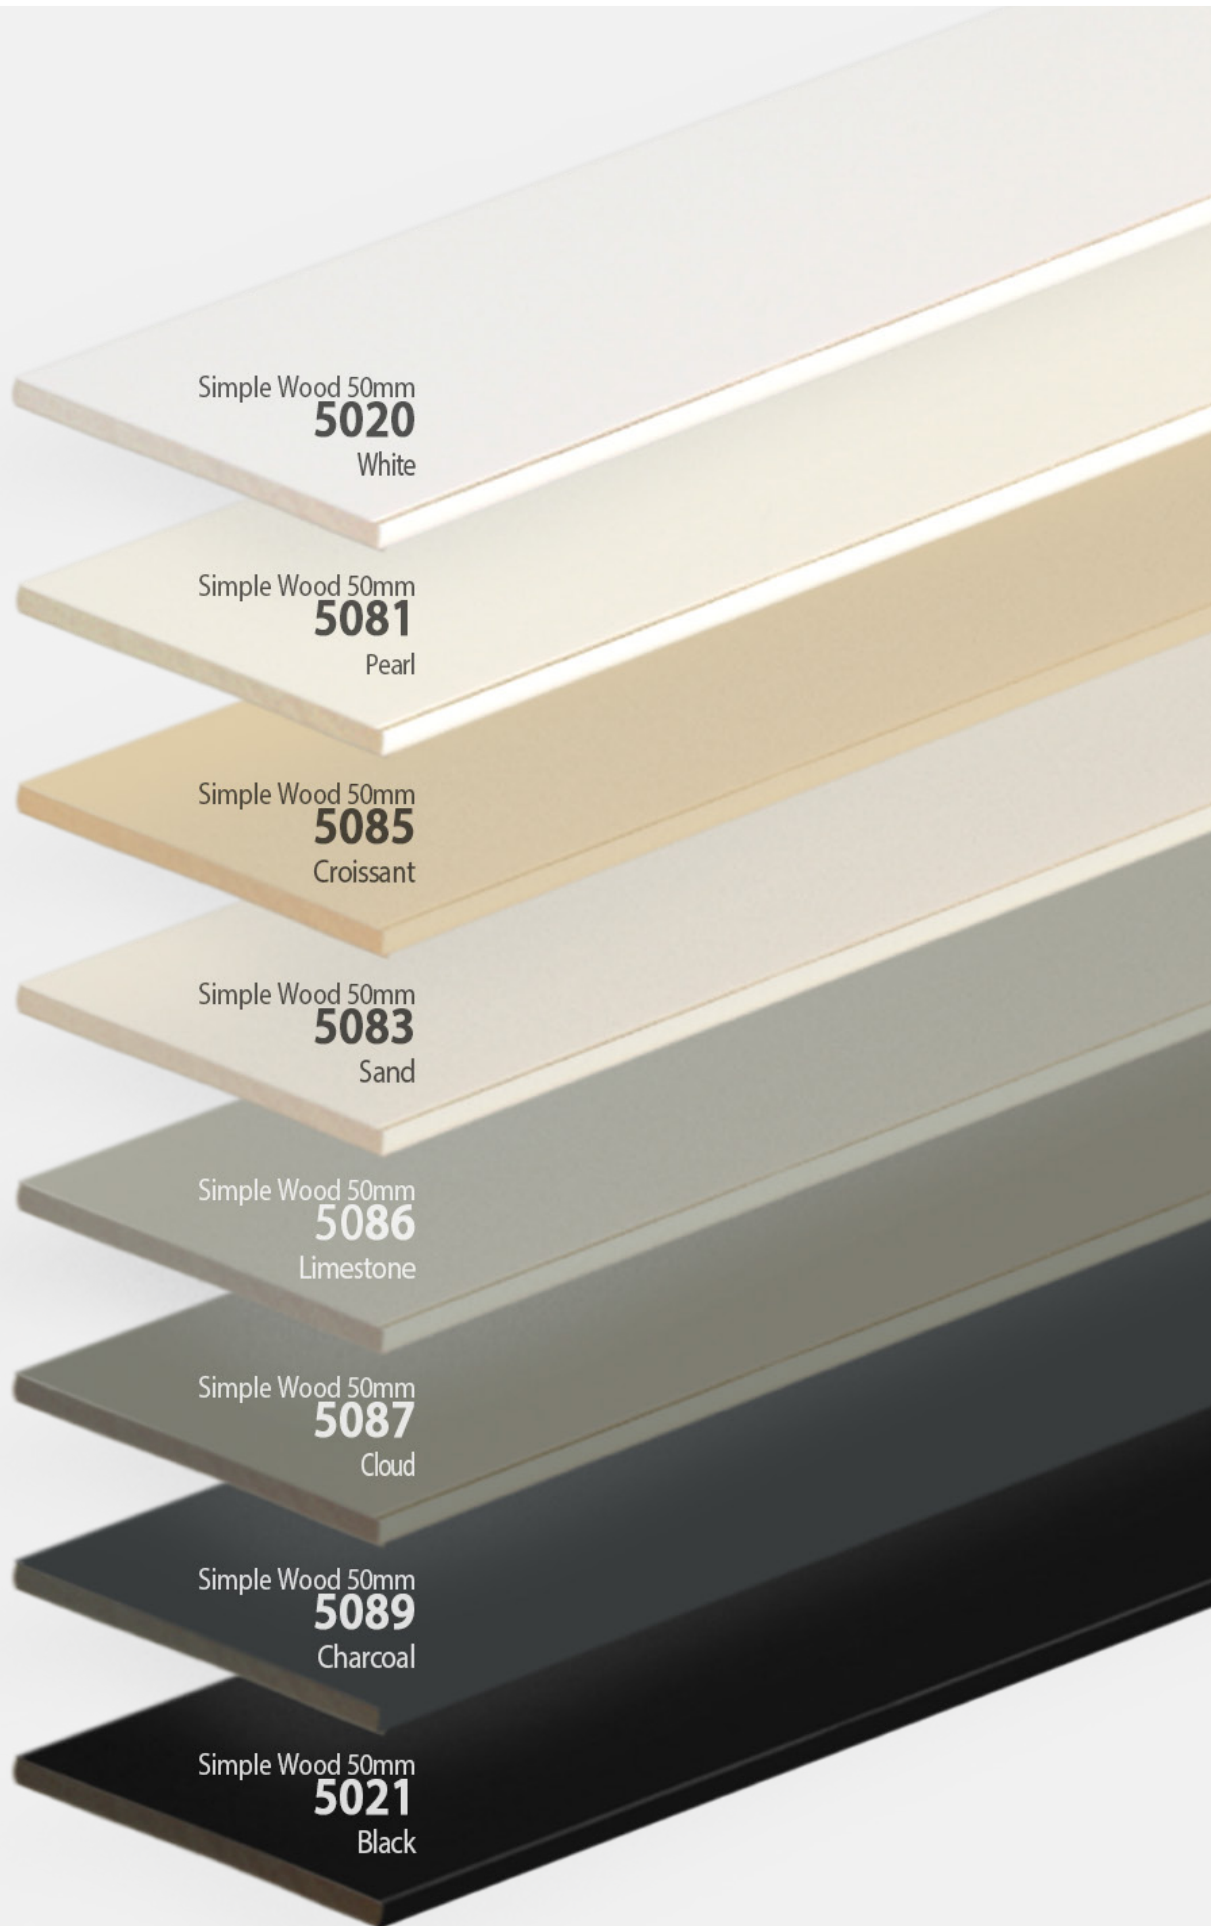

Wood/Bamboo 50mm

Abachi Africa 50mm

Abachi Africa 50 mm
50-301
Polar

Abachi Africa 50 mm
50-302
Dove

Abachi Africa 50 mm
50-305
Camel

Abachi Africa 50 mm
50-306
Coyote

Abachi Africa 50 mm
50-308
Grizzly

Classic Wood 50mm

Simple Wood 50mm

Simple Wood 50mm
5020
White

Simple Wood 50mm
5081
Pearl

Simple Wood 50mm
5085
Croissant

Simple Wood 50mm
5083
Sand

Simple Wood 50mm
5086
Limestone

Simple Wood 50mm
5087
Cloud

Simple Wood 50mm
5089
Charcoal

Simple Wood 50mm
5021
Black

Faux Wood 50mm