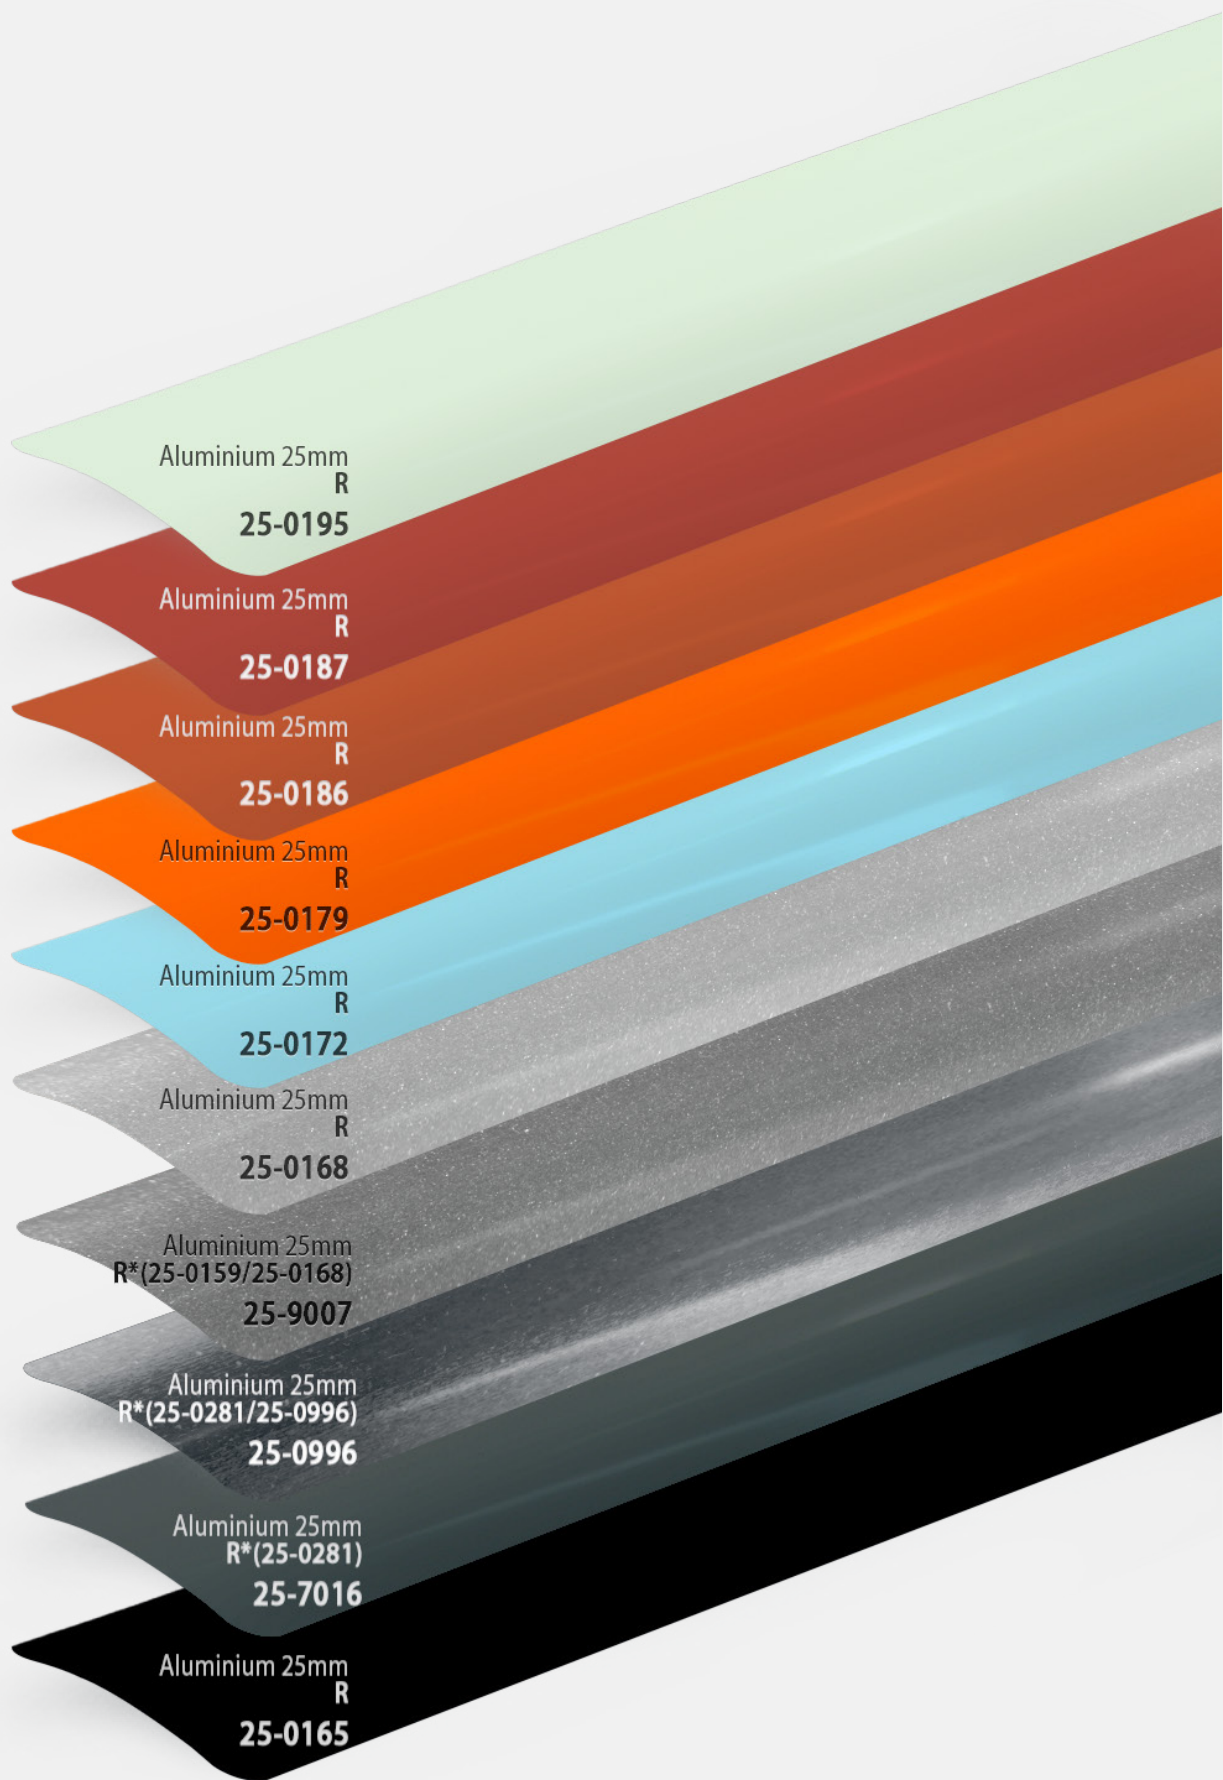

Aluminium 25mm
R
25-0522

Aluminium 25mm
R
25-0518

Aluminium 25mm
R
25-0517

Aluminium 25mm
R
25-0511

Aluminium 25mm
R*(WT/BK)
25-0739

Aluminium 25mm
R
25-0490

Aluminium 25mm
R
25-0475

Aluminium 25mm
R*(25-0168)
25-0423

Aluminium 25mm
R
25-0281

Aluminium 25mm
R
25-0212

Aluminium 25mm
R
25-0211

Aluminium 25mm
R
25-0210

Aluminium 25mm
R
25-0205

Aluminium 25mm
R
25-0199

DUO COLOR

Aluminium 25mm
R*(25-0900)
25-V9001

Aluminium 25mm
R*(25-0538)
25-V8104

Aluminium 25mm
R*(25-0511)
25-V8004

Aluminium 25mm
R*(25-0159)
25-V8005

Aluminium 25mm
R*(25-0281)
25-V8006

Aluminium 25mm
R*(25-0281)
25-V8008

Aluminium 25mm
R*(25-0164)
25-V8003