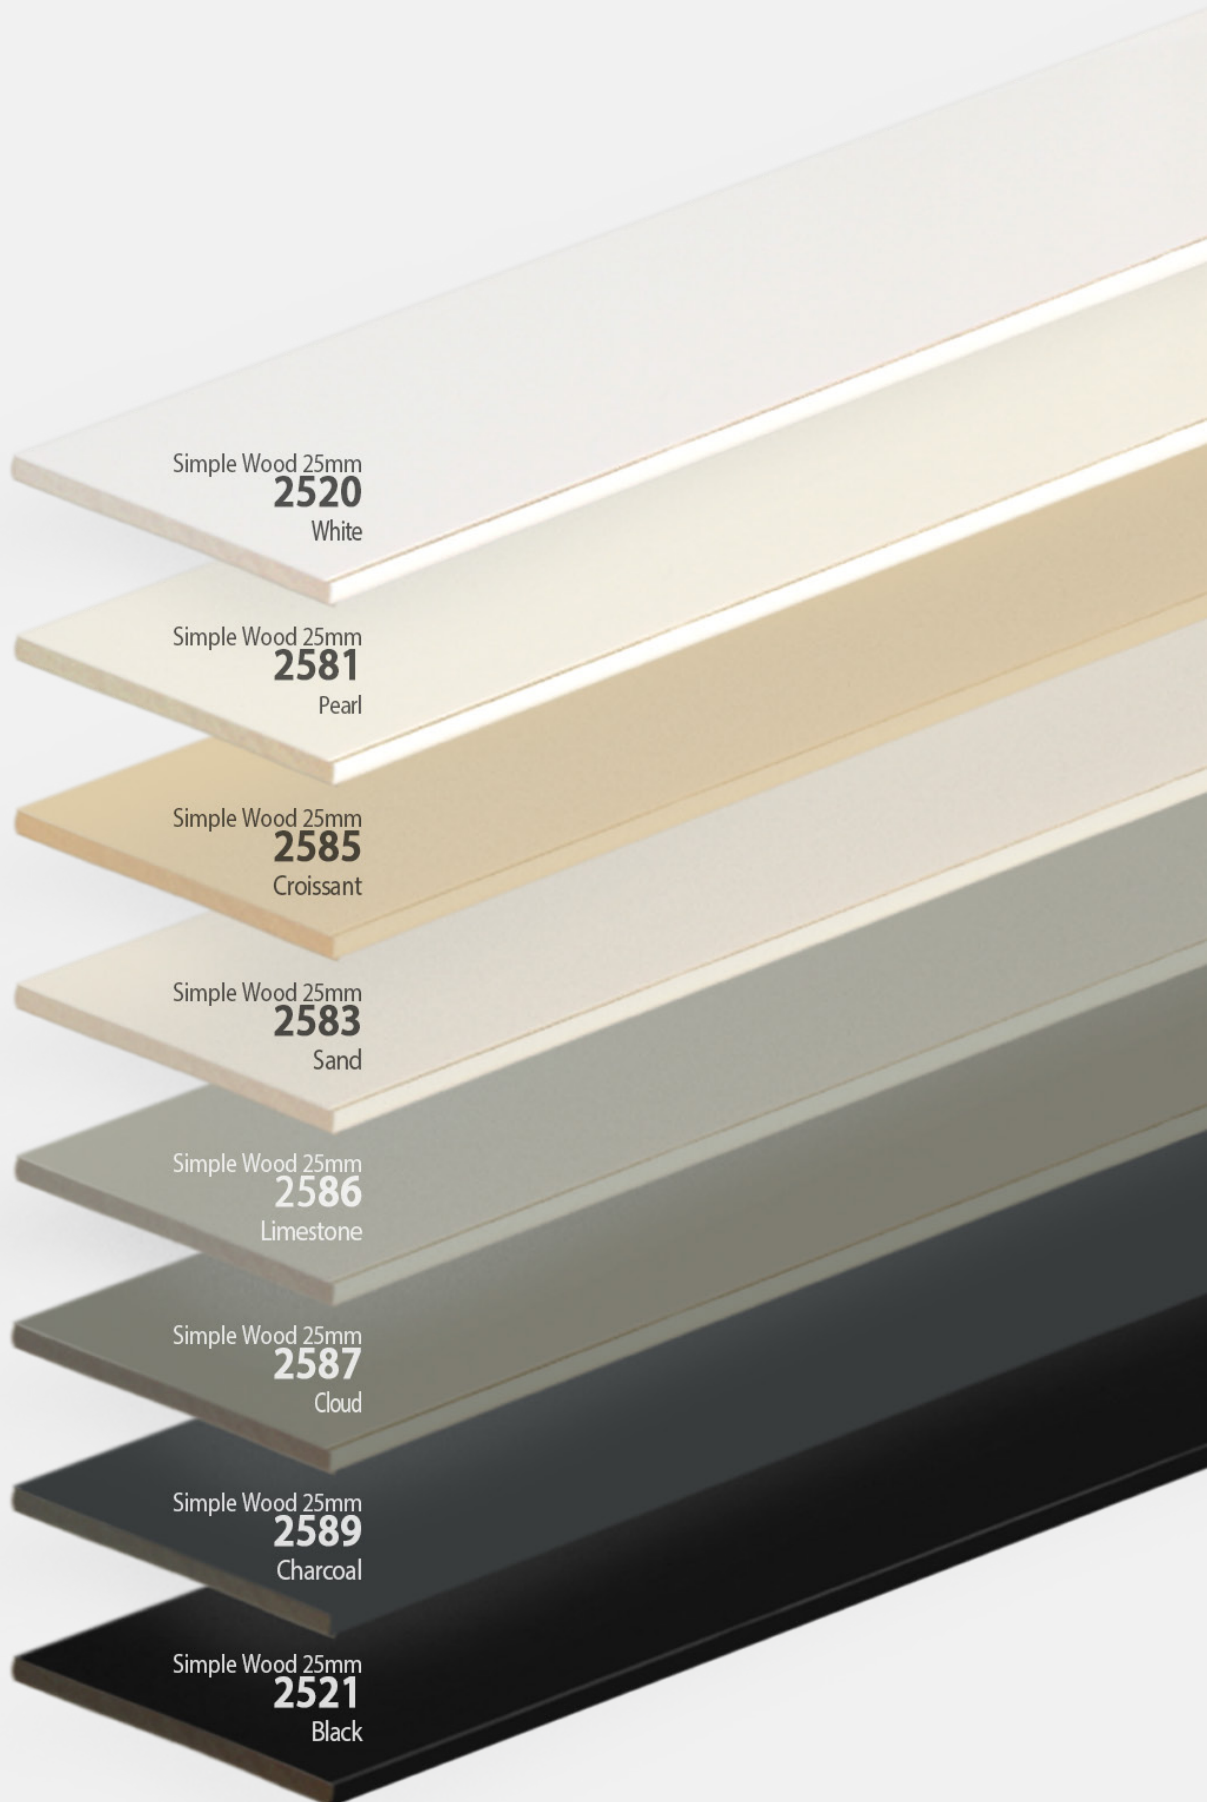

# Classic Wood 25mm

# Simple Wood 25mm

# Wood/Bamboo 25mm