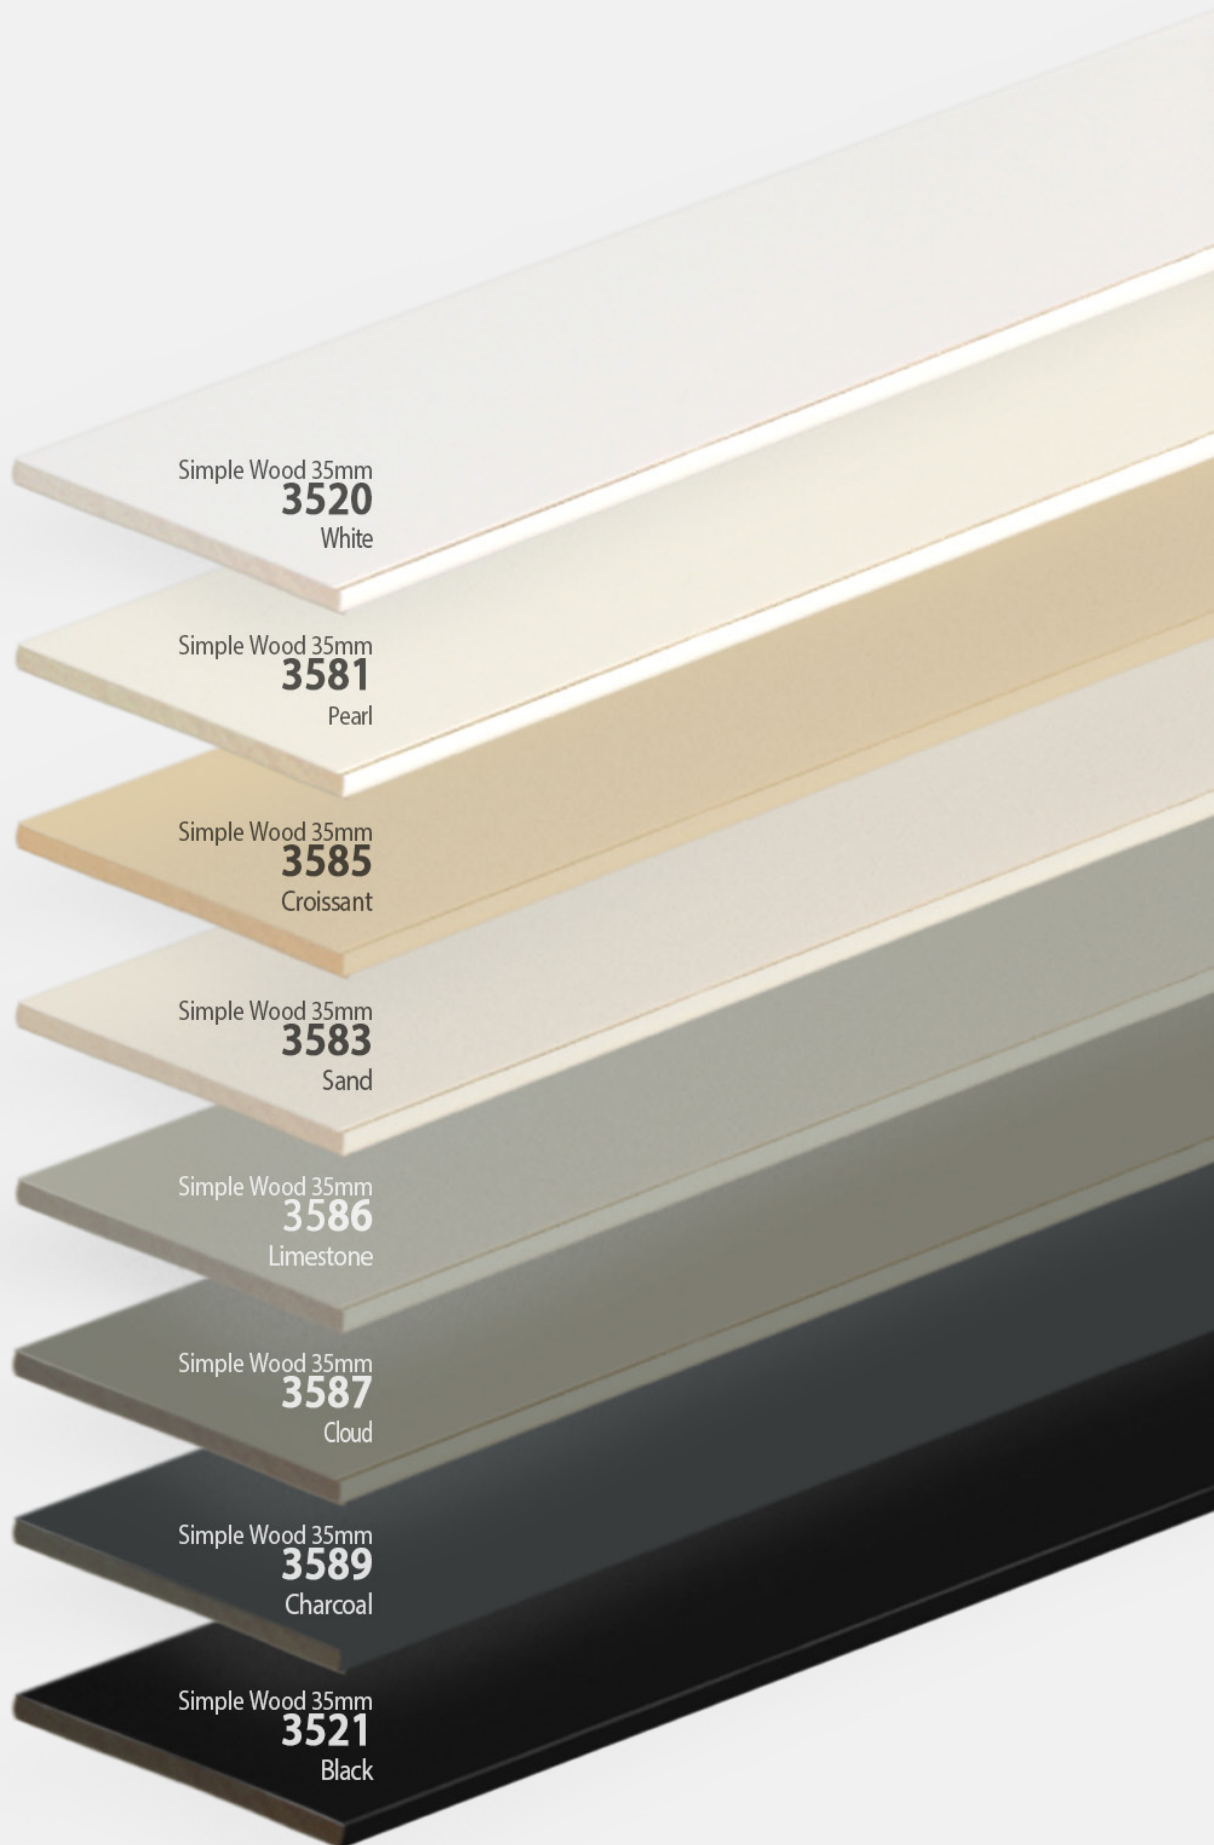

# Simple Wood 35mm

Simple Wood 35mm  
**3520**  
White

Simple Wood 35mm  
**3581**  
Pearl

Simple Wood 35mm  
**3585**  
Croissant

Simple Wood 35mm  
**3583**  
Sand

Simple Wood 35mm  
**3586**  
Limestone

Simple Wood 35mm  
**3587**  
Cloud

Simple Wood 35mm  
**3589**  
Charcoal

Simple Wood 35mm  
**3521**  
Black

# Wood/Bamboo 35mm

Bamboo 35 mm  
**35-220**  
Bianco

Bamboo 35 mm  
**35-202**  
Oak

Bamboo 35 mm  
**35-223**  
Sand

Bamboo 35 mm  
**35-222**  
Marble

Bamboo 35 mm  
**35-227**  
Ash

Bamboo 35 mm  
**35-207**  
Anthracite

Bamboo 35 mm  
**35-208**  
Black