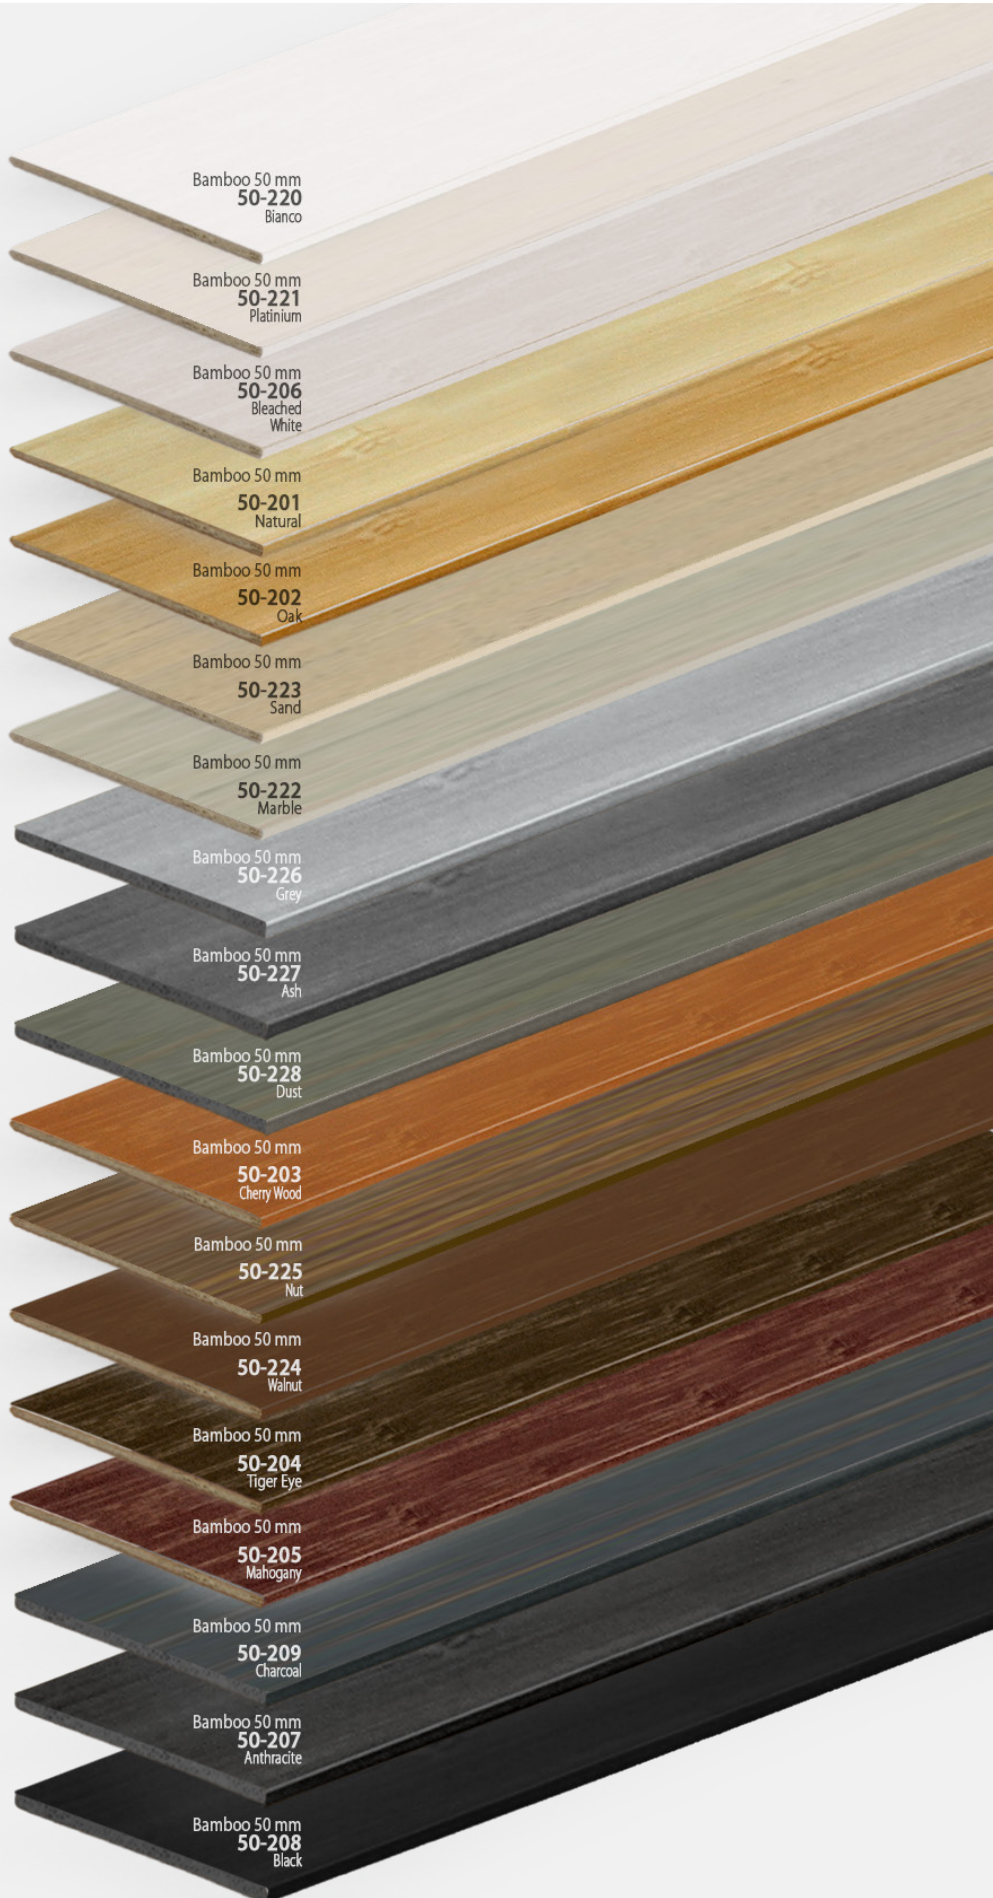

Wood/Bamboo 50mm

Antique Wood 50mm

Classic Wood 50mm

Classic Wood 50 mm
5010
Natural

Classic Wood 50 mm
5011
Maple

Classic Wood 50 mm
5012
Light Oak

Classic Wood 50 mm
5027
Smoke Grey

Classic Wood 50 mm
5013
Cherry Wood

Classic Wood 50 mm
5014
Tiger Eye

Classic Wood 50 mm
5015
Mahogany

Classic Wood 50 mm
5024
Nut

Classic Wood 50 mm
5022
Ebony

Simple Wood 50mm

Simple Wood 50mm
5020
White

Simple Wood 50mm
5081
Pearl

Simple Wood 50mm
5085
Croissant

Simple Wood 50mm
5083
Sand

Simple Wood 50mm
5086
Limestone

Simple Wood 50mm
5087
Cloud

Simple Wood 50mm
5089
Charcoal

Simple Wood 50mm
5021
Black